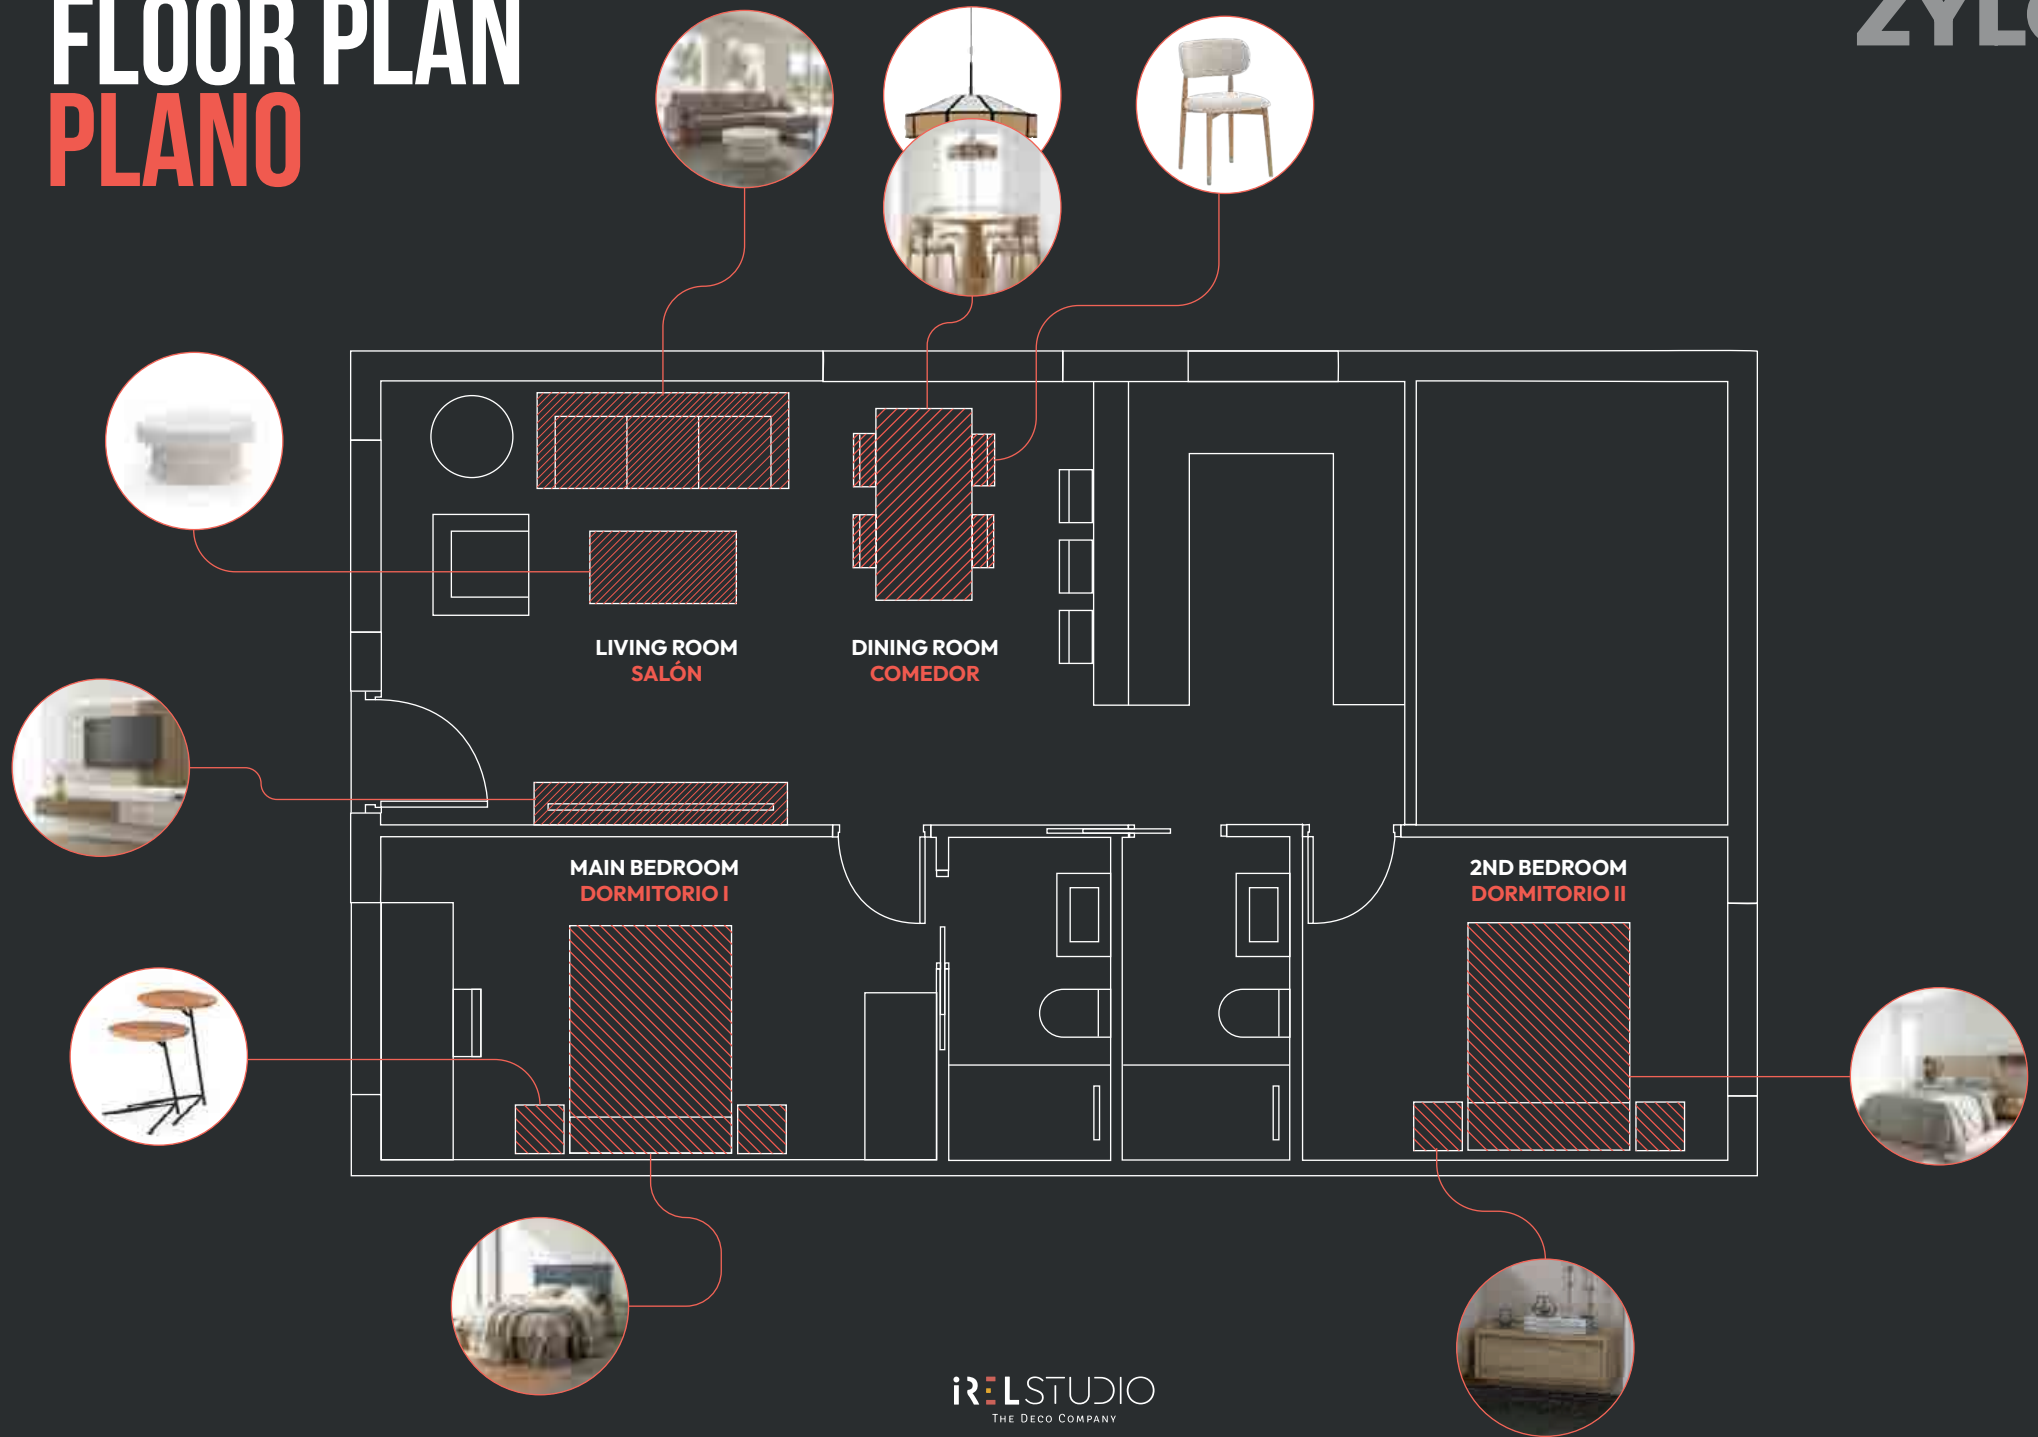

FLOOR PLAN

PLANO

ZYLO