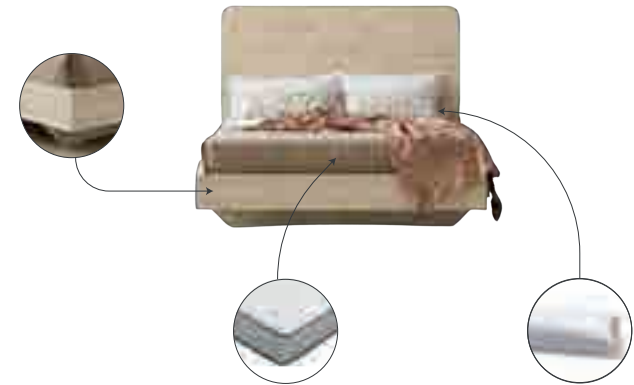

NADIR

iRELSTUDIO
THE DECO COMPANY

Main Bedroom

Dormitorio 1

- 6 | Bench 150x190cm + Visco mattress 150x190cm + 150cm pillow
Bench 150x190cm + Colchón visco 150x190cm + almohada 150cm

- 7 | Headboard with LEDs 281 cm
Cabezal con LEDs 281cm